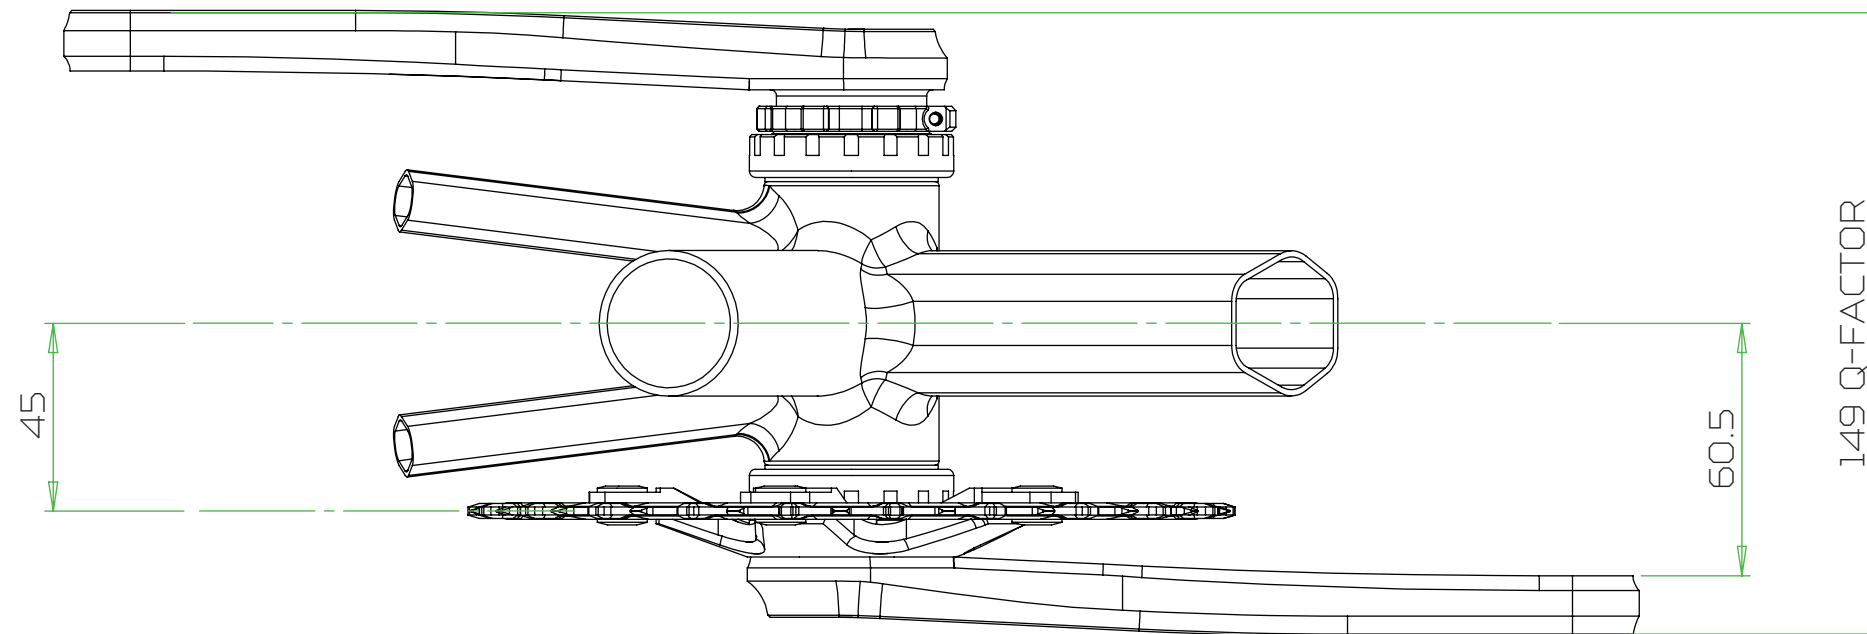

RX CRANKSET

CHAINLINE AND CLEARANCE

SINGLE

DOUBLE