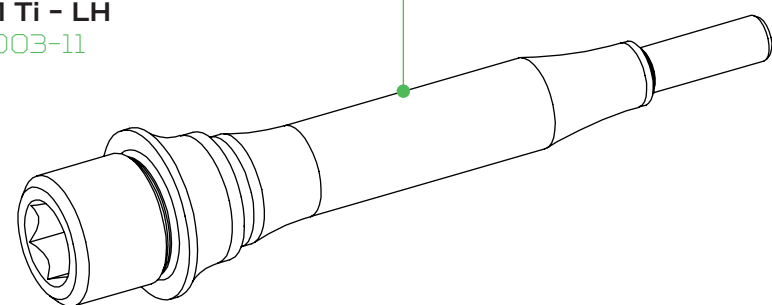

# UNION\_TC PEDAL\_ASSEMBLY

**M4 Pedal pin x8**  
HPD001-19

**Pedal Plain Bush**  
PDSP007

**Pedal Double Lip Seal**  
HPD003-7

**Pedal Face Lip Seal**  
PDSP007

**Pedal CrMo Axle - RH**  
HPD003-8

**Pedal CrMo Axle - LH**  
HPD003-9

**Pedal Ti Axle - RH**  
HPD003-10

**Pedal Ti - LH**  
HPD003-11

**Pedal End Cap 18mm**  
HPD002-02

**M5 Lock Nut**  
NM5NSS

**Pedal Bearing x3**  
PDSP005

CLIP MECHANISM PARTS ARE **NOT USER SERVICEABLE** SO ARE NOT AVAILABLE SEPARATELY.  
ALL PARTS ARE **FACTORY SERVICEABLE IF RETURNED** TO OUR SERVICE DEPARTMENT.