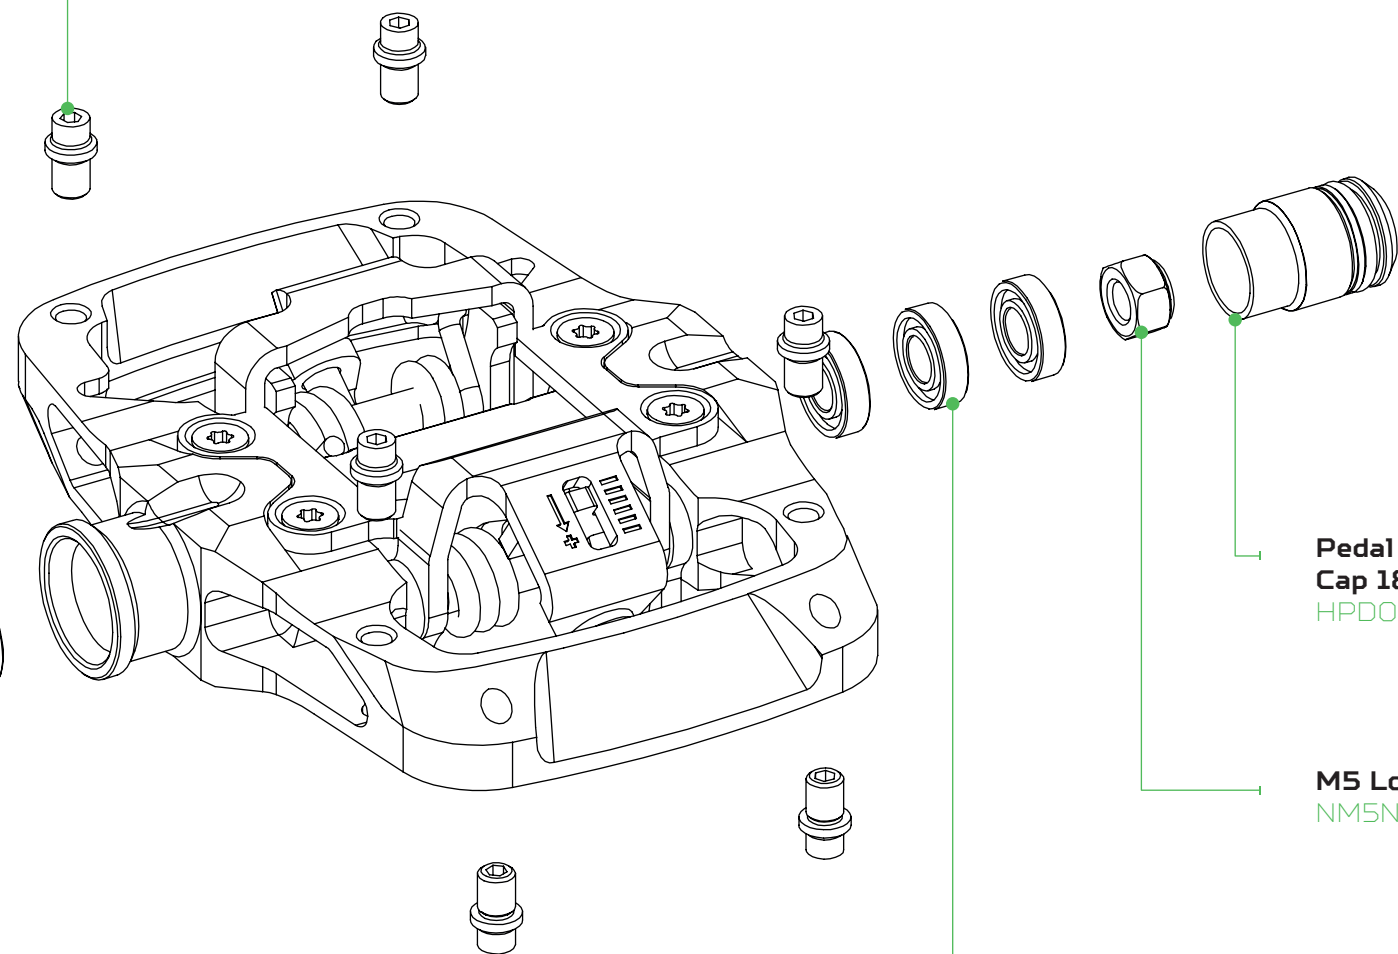

# UNION\_TC PEDAL\_ASSEMBLY

**M4 Pedal pin x8**  
HPD001-19

**Pedal Plain Bush**  
PDSP007

**Pedal Double Lip Seal**  
HPD003-7

**Pedal Face Lip Seal**  
PDSP007

**Pedal CrMo Axle - RH**  
HPD003-8

**Pedal CrMo Axle - LH**  
HPD003-9

**Pedal Ti Axle - RH**  
HPD003-10

**Pedal Ti - LH**  
HPD003-11

**Pedal End Cap 18mm**  
HPD002-02

**M5 Lock Nut**  
NM5NSS

**Pedal Bearing x3**  
PDSP005

CLIP MECHANISM PARTS ARE **NOT USER SERVICEABLE** SO ARE NOT AVAILABLE SEPARATELY.  
ALL PARTS ARE **FACTORY SERVICEABLE IF RETURNED** TO OUR SERVICE DEPARTMENT.