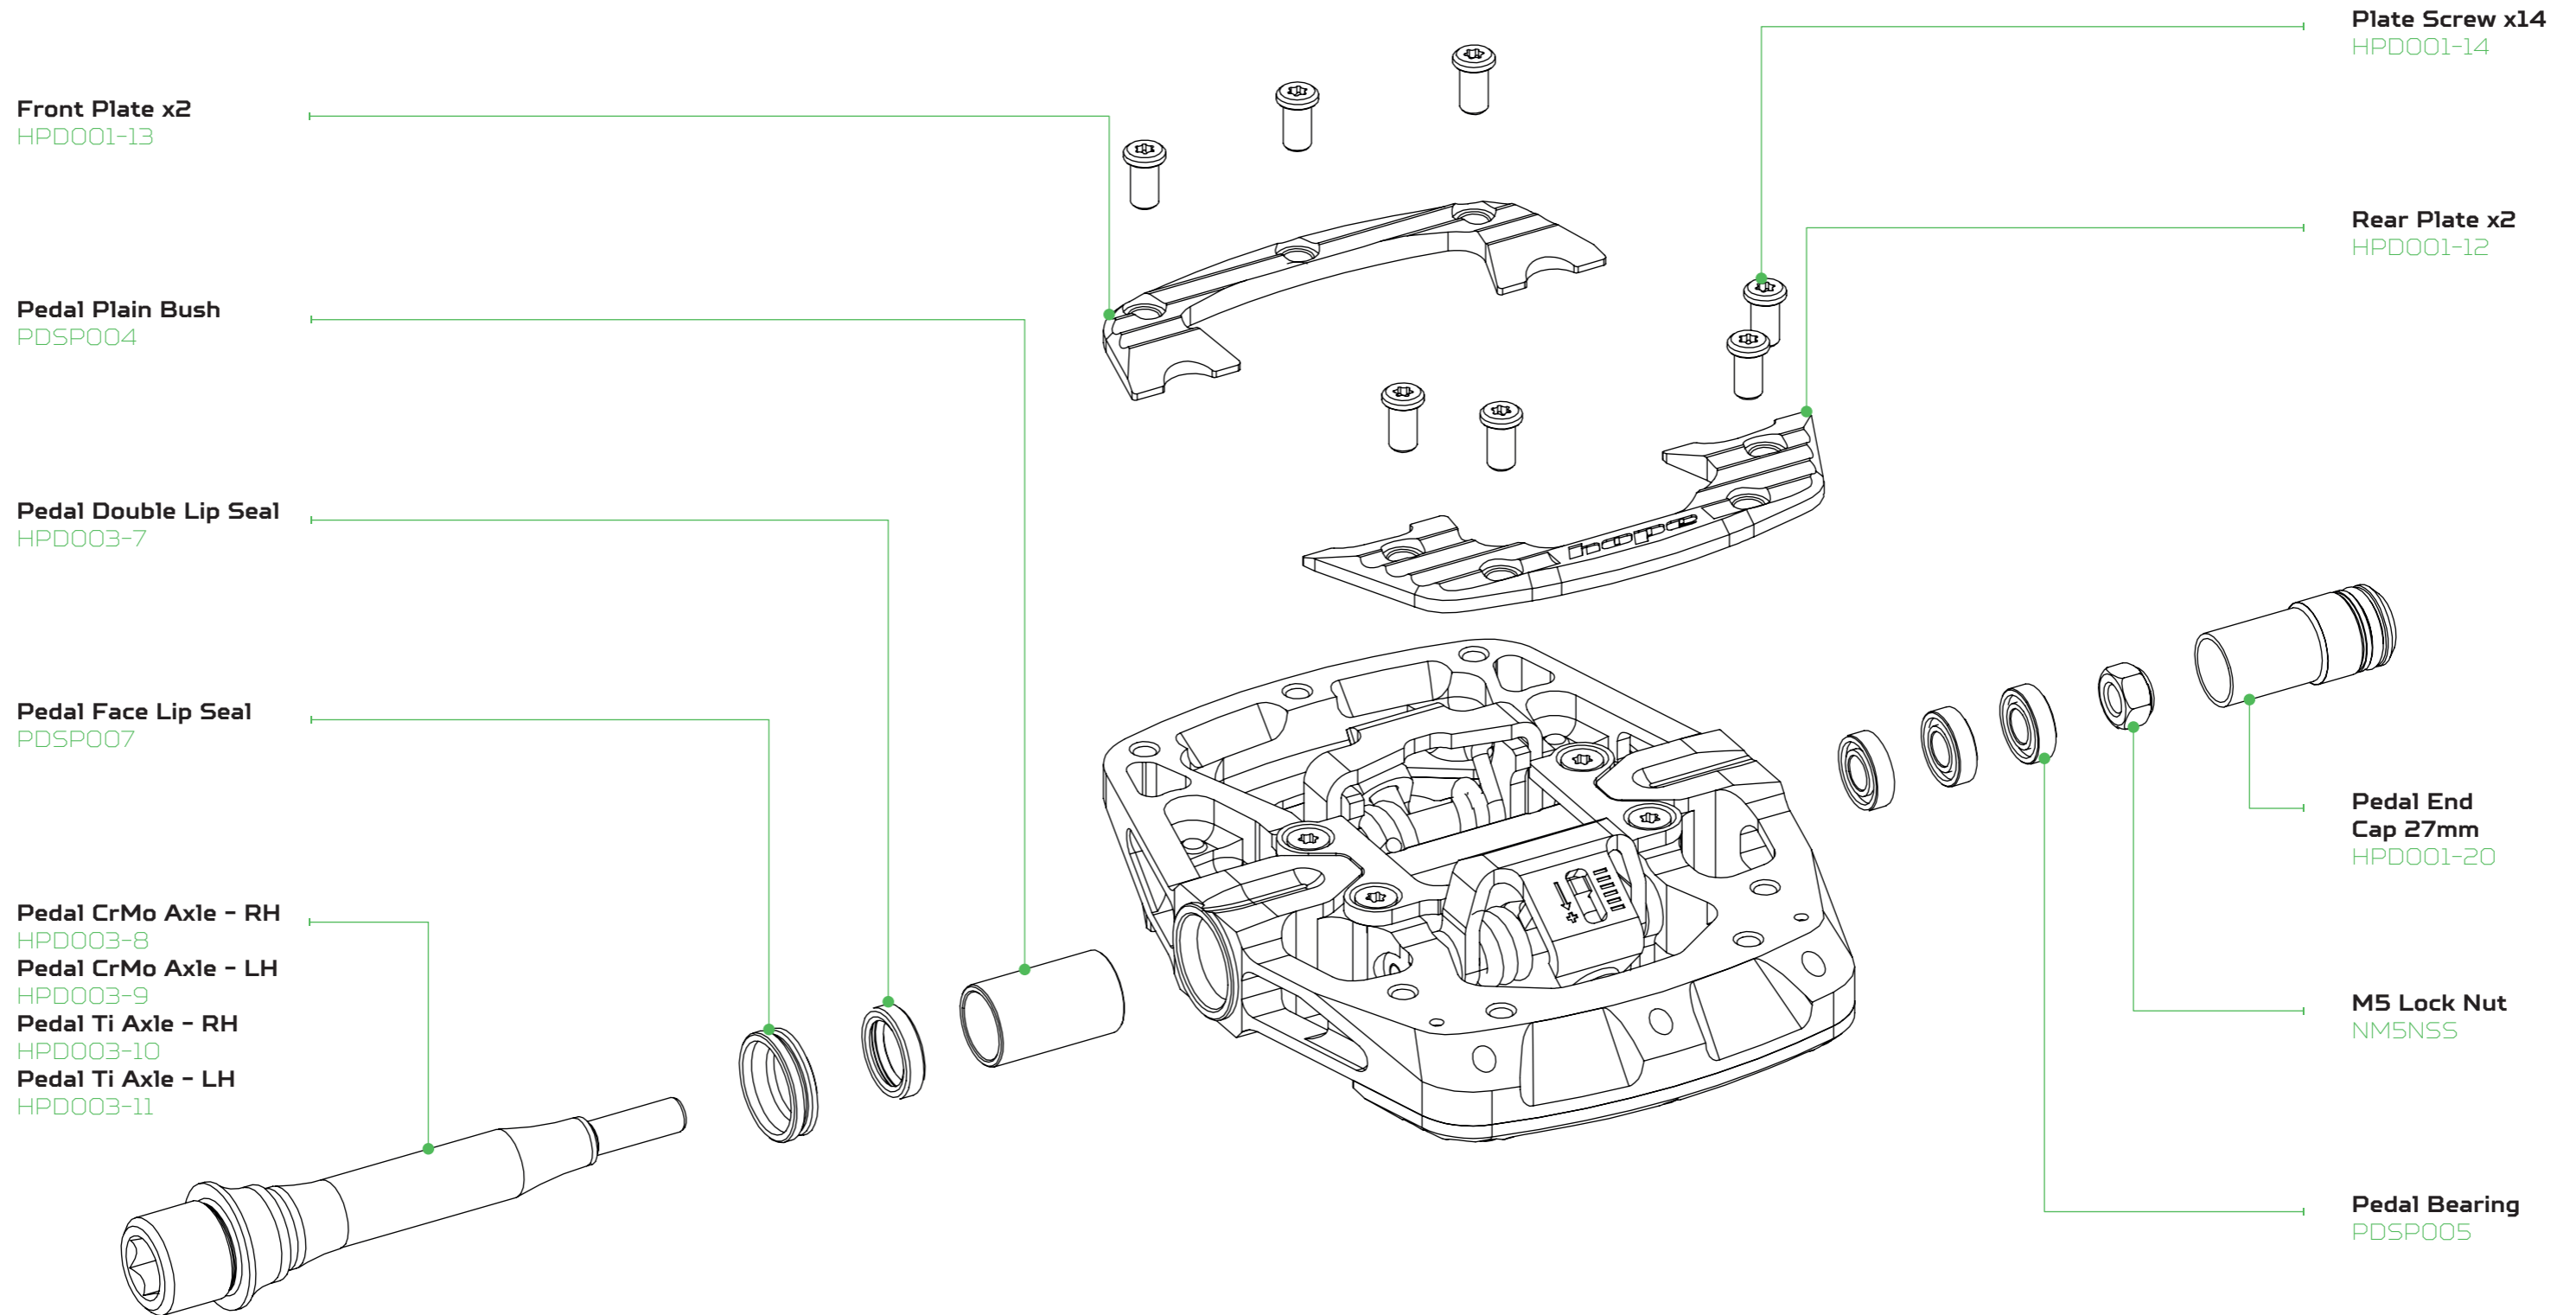

UNION_GC PEDAL_ASSEMBLY

CLIP MECHANISM PARTS ARE **NOT USER SERVICEABLE** SO ARE NOT AVAILABLE SEPARATELY.
ALL PARTS ARE **FACTORY SERVICEABLE IF RETURNED** TO OUR SERVICE DEPARTMENT.