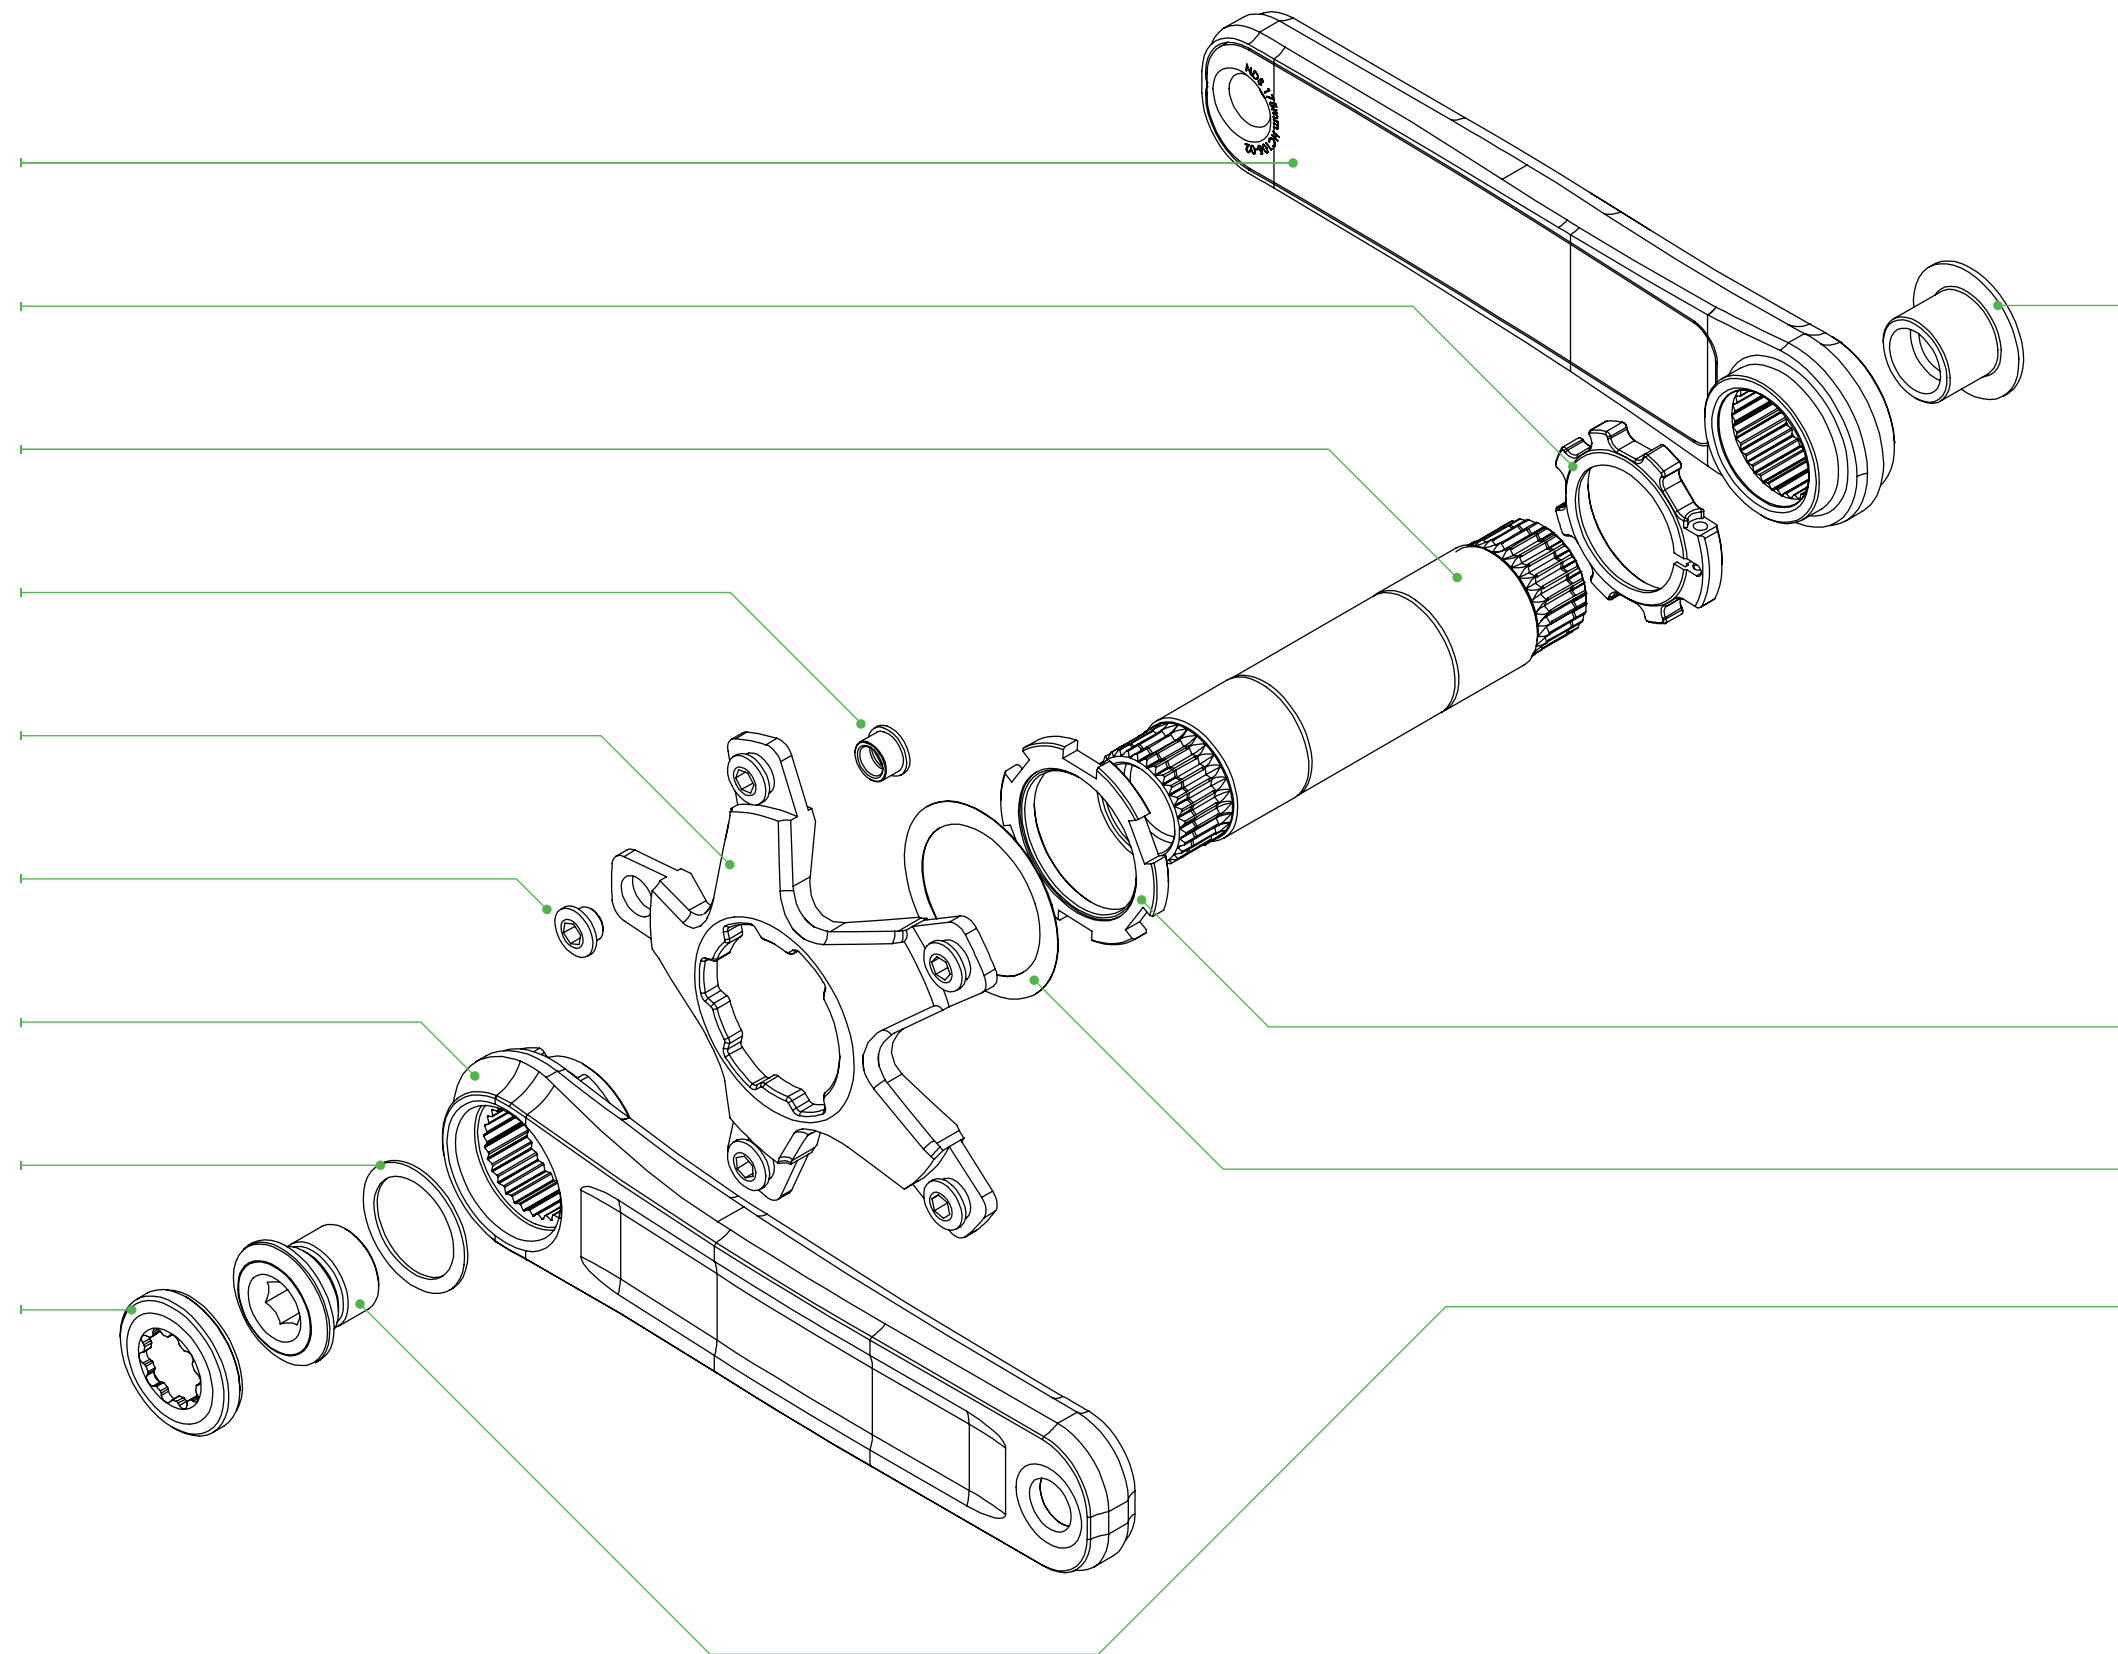

RX CRANKSET: 170/172.5/175mm

ASSEMBLY_2019

RX Non Drive Side Crankarm
HC106-01/17/19*

Crankset Bearing Preload Nut
HC105-33N

Crankset PF Axle dia30mm 127.5
HC106-03S

Chainring Nut Outer 5.5mm Short
HC106-21

RX Crankset Spider 110BCD 5 Bolt
HC106-08*

Chainring Bolt Inner Screw Short
HC106-22

RX Drive Side Crankarm
HC106-02/18/20*

Crankset Extraction Washer
HC108-11

Crankset Extraction Captive Nut
HC106-04*

Crankset End Cap
HC106-07*

Crankset M36 Lockring
HC105-11S

M36 Lockring Shim
HC105-20

Crankset Extraction Bolt
HC106-05N

* Denotes colour option code