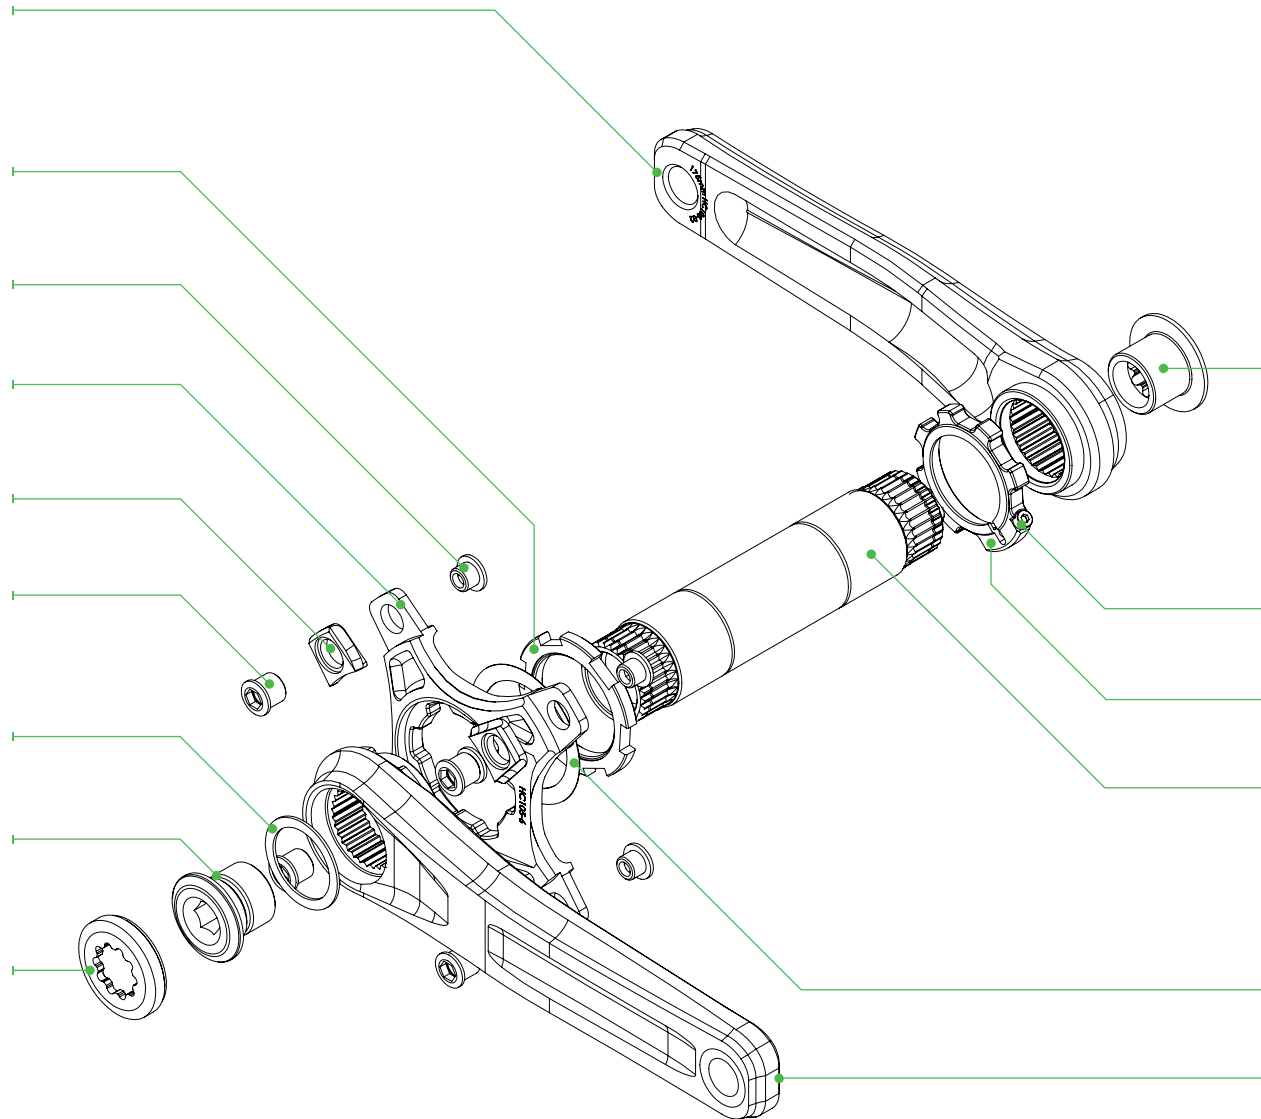

Non Drive Side Arm

175mm - HC108-02
170mm - HC108-04
165mm - HC108-06

M36 Lockring

HC105-11

Inner Chaining Bolt

HC100-16

Spider

Single Ring - HC105-6
Double Ring - HC105-8

Captive Nut

HC106-04

End Cap

HC106-07

M3 x 16 Screw

M31655

Bearing Preload Nut

HC105-33

Axle

133.5mm (68/73) - HC108-07
148.5mm (83) - HC108-08
165.5mm (100) - HC108-09
185.5mm (120) - HC108-10

M36 Lockring Shim

HC105-20

Drive Side Arm

175mm - HC108-01
170mm - HC108-03
165mm - HC108-05

EXPLODED VIEW