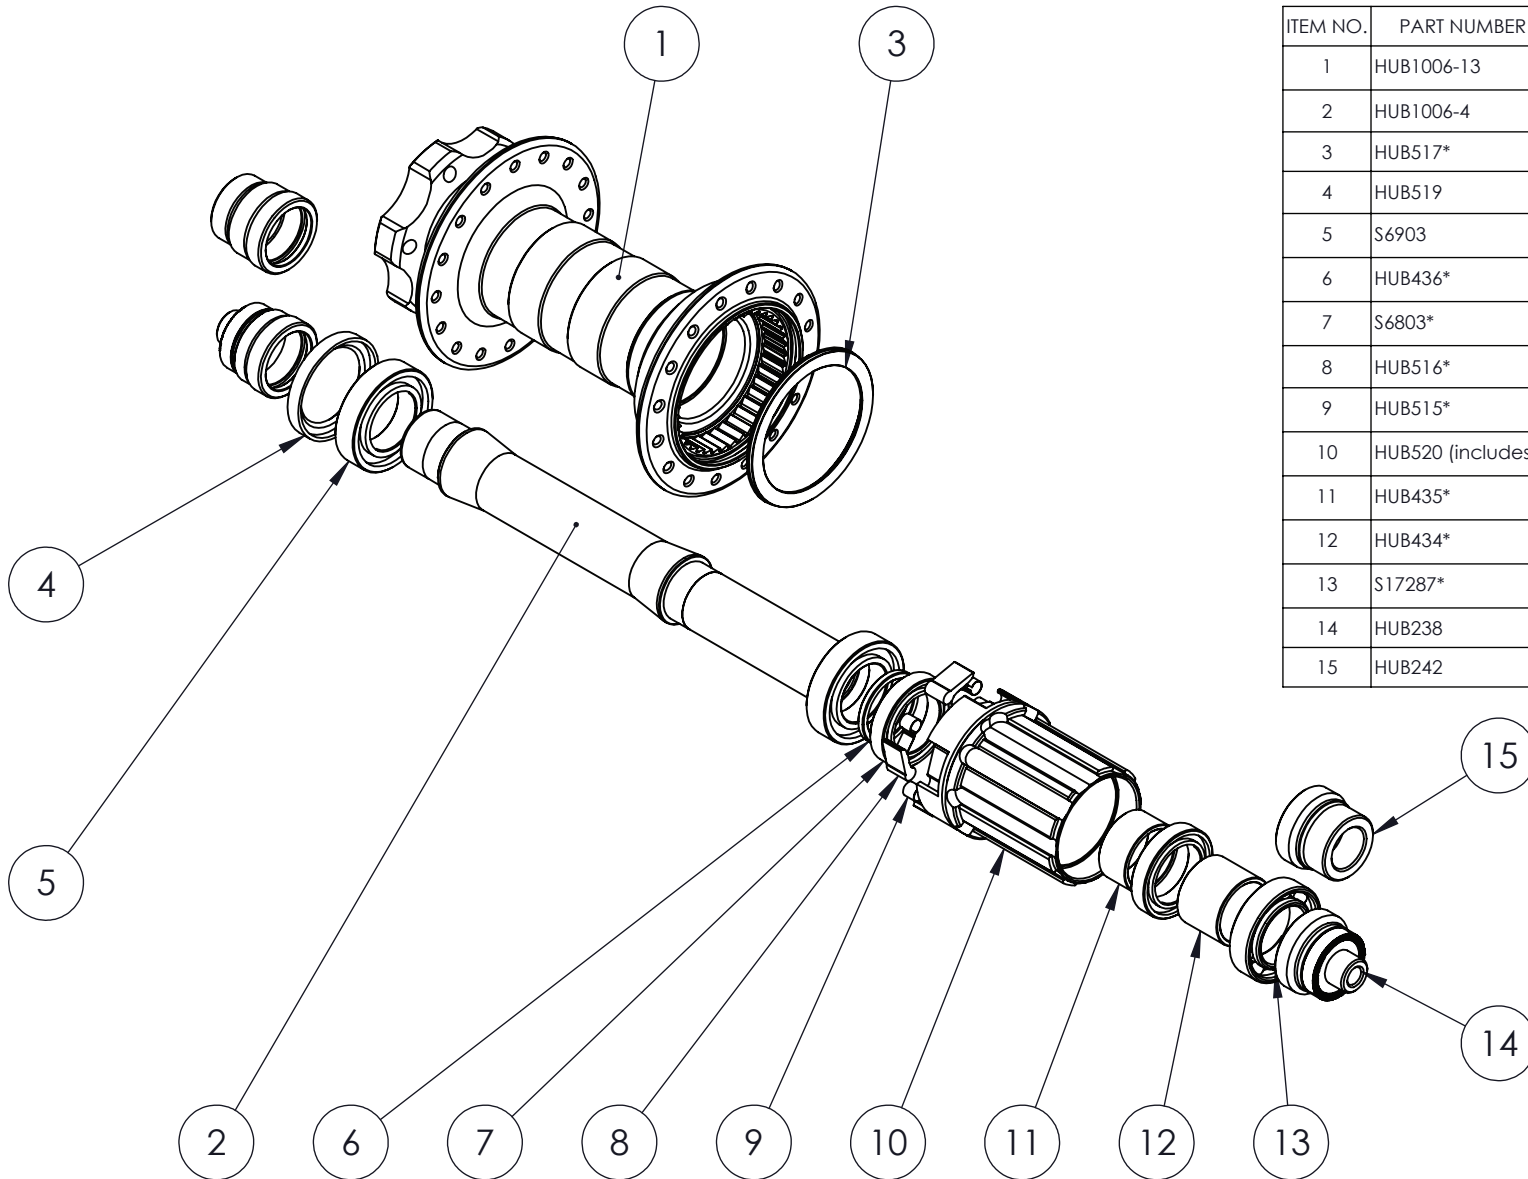

# Pro 2 EVO Fatsno 170mm Rear Hub

ITEM NO.	PART NUMBER	DESCRIPTION	QTY.
1	HUB1006-13	Pro 2 EVO Rear Hub Body FATSNO 170mm 32H	1
2	HUB1006-4	Pro 2 EVO FATSNO 170mm Rear disc axle	1
3	HUB517*	Pro 2 Drive Side Seal	1
4	HUB519	Pro 2/3/EVO Non-drive seal	1
5	S6903	Stainless Steel Bearing - S6903 2RS	2
6	HUB436*	Pro 3 Internal spacer - 2mm	1
7	S6803*	Stainless Steel Bearing - S6803 2RS	2
8	HUB516*	Pro 2/3/EVO Pawl (set of four)	1
9	HUB515*	Pro 2/3/EVO Pawl Spring (set of four)	1
10	HUB520 (includes *)	EVO/PRO3 Aluminium Rotor Body Assembly Shimano	1
11	HUB435*	Pro 3 Internal spacer - 10mm	1
12	HUB434*	Pro 3 Internal spacer - 15mm	1
13	S17287*	Stainless Steel 17x28x7 Bearing	1
14	HUB238	Pro 2 EVO Rear QR Conversion Kit	1
15	HUB242	Pro 2 EVO Rear X12 Thro Conversion Kit	1