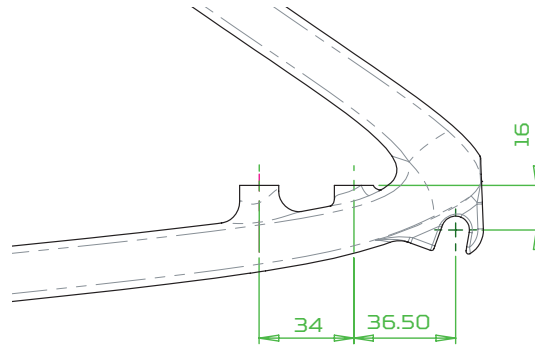

- RX4 Postmount
- RX4 Front Flat Mount Direct 160mm (FFD)
- RX4 Rear Flat Mount Direct 160mm (RFD)

The Hope RX4 Front Flat Mount and Rear Flat Mount calipers differ to most other manufacturers calipers. We manufactured the 'mount' into the caliper, therefore they bolt directly onto the fork or frame mount and use a Ø160mm rotor.

NEW MOUNTING OPTIONS

When we originally designed the RX4 caliper there were only two mounts shown below.

- Flat Mount Front (140/160mm)
- Flat Mount Rear (140/160mm)

FRONT F140/160

REAR R140/160

Since launching the original RX4 caliper variations of these mounts are appearing, see below. This limits the RX4's use in certain applications.

- Flat Mount Front (160/180mm)
- Flat Mount Rear (160/180mm) This has also been seen on front forks.

FRONT F160/180

REAR R160/180

In summary the current calipers are limited by their design.

RX4 Front Flat Mount Caliper	Fits directly on a F140/160	mount using a Ø160mm rotor
RX4 Front Flat Mount Caliper	Fits directly on a F160/180	mount using a Ø180mm rotor
RX4 Rear Flat Mount Caliper	Fits directly on a F140/160	mount using a Ø160mm rotor
RX4 Rear Flat Mount Caliper	Fits directly on a F160/180	mount using a Ø180mm rotor

The new **RX4+** caliper will work with the new mount standards we are seeing, either bolting direct or requiring the use of a mount, see the table below.

	Front 140/160mm	Front 160/180mm	Rear 140/160mm	Rear 160/180mm
RX4+ Front Flat Mount Direct FMF +20mm	Ø160mm Direct	Ø180mm Direct	Ø160mm Direct	Ø180mm Direct
RX4+ Rear Flat Mount Direct FM +20mm	Ø160mm Direct	Ø180mm Direct	Ø160mm Direct	Ø180mm Direct
RX4+ Flat Mount	X Mount - Ø140mm Z Mount - Ø160mm	X Mount - Ø160mm Z Mount - Ø180mm	Ø140mm Direct Y Mount - Ø160mm	Ø160mm Direct Y Mount - Ø180mm