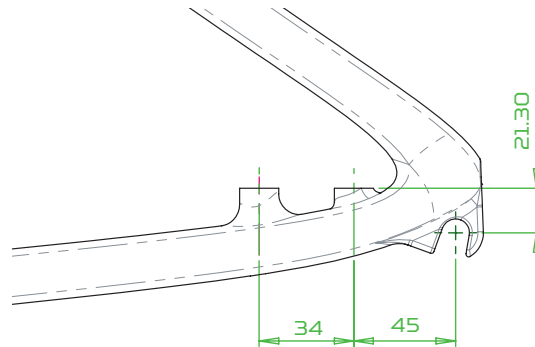

- RX4 Postmount
- RX4 Front Flat Mount Direct 160mm (FFD)
- RX4 Rear Flat Mount Direct 160mm (RFD)

The Hope RX4 Front Flat Mount and Rear Flat Mount calipers differ to most other manufacturers calipers. We manufactured the 'mount' into the caliper, therefore they bolt directly onto the fork or frame mount and use a Ø160mm rotor.

NEW MOUNTING OPTIONS

When we originally designed the RX4 caliper there were only two mounts shown below.

- Flat Mount Front (140/160mm)
- Flat Mount Rear (140/160mm)

FRONT F140/160

REAR R140/160

Since launching the original RX4 caliper variations of these mounts are appearing, see below. This limits the RX4's use in certain applications.

- Flat Mount Front (160/180mm)
- Flat Mount Rear (160/180mm) This has also been seen on front forks.

FRONT F160/180

REAR R160/180

In summary the current calipers are limited by their design.

RX4 Front Flat Mount Caliper	Fits directly on a F140/160	mount using a Ø160mm rotor
RX4 Front Flat Mount Caliper	Fits directly on a F160/180	mount using a Ø180mm rotor
RX4 Rear Flat Mount Caliper	Fits directly on a F140/160	mount using a Ø160mm rotor
RX4 Rear Flat Mount Caliper	Fits directly on a F160/180	mount using a Ø180mm rotor

The new **RX4+** caliper will work with the new mount standards we are seeing, either bolting direct or requiring the use of a mount, see the table below.

	Front 140/160mm	Front 160/180mm	Rear 140/160mm	Rear 160/180mm
RX4+ Front Flat Mount Direct FMF +20mm	Ø160mm Direct	Ø180mm Direct	Ø160mm Direct	Ø180mm Direct
RX4+ Rear Flat Mount Direct FM +20mm	Ø160mm Direct	Ø180mm Direct	Ø160mm Direct	Ø180mm Direct
RX4+ Flat Mount	X Mount - Ø140mm Z Mount - Ø160mm	X Mount - Ø160mm Z Mount - Ø180mm	Ø140mm Direct Y Mount - Ø160mm	Ø160mm Direct Y Mount - Ø180mm