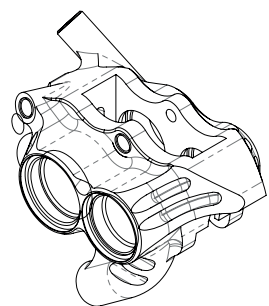

NEW MOUNTING OPTIONS

When we originally designed the RX4 caliper there were only two mounts shown below.

- Flat Mount Front (140/160mm)
- Flat Mount Rear (140/160mm)

FRONT F140/160

REAR R140/160

Since launching the original RX4 caliper variations of these mounts are appearing, see below. This limits the RX4's use in certain applications.

The new **RX4+** caliper will work with the new mount standards we are seeing, either bolting direct or requiring the use of a mount, see the table below.

	Front 140/160mm	Front 160/180mm	Rear 140/160mm	Rear 160/180mm
RX4+ Front Flat Mount Direct FMF +20mm	Ø160mm Direct	Ø180mm Direct	Ø160mm Direct	Ø180mm Direct
RX4+ Rear Flat Mount Direct FM +20mm	Ø160mm Direct	Ø180mm Direct	Ø160mm Direct	Ø180mm Direct
RX4+ Flat Mount	X Mount - Ø140mm Z Mount - Ø160mm	X Mount - Ø160mm Z Mount - Ø180mm	Ø140mm Direct Y Mount - Ø160mm	Ø160mm Direct Y Mount - Ø180mm

RX4+ FOUR CALIPER VARIATIONS

RX4+ Flat Mount

RX4+ Flat Mount Front +20

RX4+ Post Mount

RX4+ Flat Mount +20

ADDITIONAL CHANGES

In addition to the changes to the mount design, we have also made some further modifications. Previously the RX4 SRAM Caliper used 2 x 11mm and 2 x 14mm pistons. From further testing we have deduced the pistons can be larger, so we have brought them up to match the RX4 Shimano Caliper (2 x 14mm and 2 x 16mm).

Customer feedback also highlighted the current hose inlet angle caused clearance issues and adjustment was sometimes on the limit for centering the caliper.

RX4

RX4+

IDENTIFYING FEATURES DOT V MINERAL

Bore caps will have **D** or **M** etch to signify oil type.