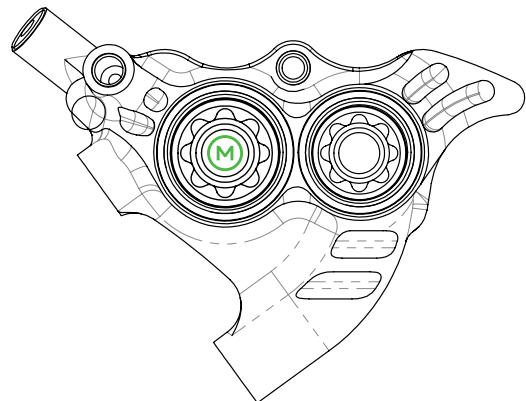

The new **RX4+** caliper will work with the new mount standards we are seeing, either bolting direct or requiring the use of a mount, see the table below.

	Front 140/160mm	Front 160/180mm	Rear 140/160mm	Rear 160/180mm
RX4+ Front Flat Mount Direct FMF +20mm	Ø160mm Direct	Ø180mm Direct	Ø160mm Direct	Ø180mm Direct
RX4+ Rear Flat Mount Direct FM +20mm	Ø160mm Direct	Ø180mm Direct	Ø160mm Direct	Ø180mm Direct
RX4+ Flat Mount	X Mount - Ø140mm Z Mount - Ø160mm	X Mount - Ø160mm Z Mount - Ø180mm	Ø140mm Direct Y Mount - Ø160mm	Ø160mm Direct Y Mount - Ø180mm

RX4+ FOUR CALIPER VARIATIONS

RX4+ Flat Mount

RX4+ Flat Mount Front +20

RX4+ Post Mount

RX4+ Flat Mount +20

ADDITIONAL CHANGES

In addition to the changes to the mount design, we have also made some further modifications. Previously the RX4 SRAM Caliper used 2 x 11mm and 2 x 14mm pistons. From further testing we have deduced the pistons can be larger, so we have brought them up to match the RX4 Shimano Caliper (2 x 14mm and 2 x 16mm).

Customer feedback also highlighted the current hose inlet angle caused clearance issues and adjustment was sometimes on the limit for centering the caliper.

RX4

RX4+

IDENTIFYING FEATURES DOT V MINERAL

Bore caps will have **D** or **M** etch to signify oil type.

PART NUMBERS AND DESCRIPTIONS

The RX4+ supersedes the RX4, therefore we have given it all new part codes. We have also moved away from calling calipers by Shimano and SRAM, they are now labelled by the fluid used, Mineral Oil (**MIN**) or Dot Oil (**DOT**).