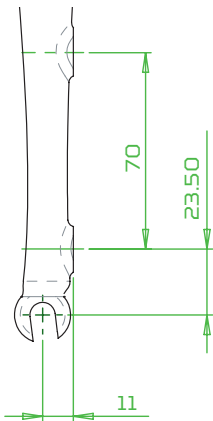

- RX4 Postmount
- RX4 Front Flat Mount Direct 160mm (FFD)
- RX4 Rear Flat Mount Direct 160mm (RFD)

The Hope RX4 Front Flat Mount and Rear Flat Mount calipers differ to most other manufacturers calipers. We manufactured the 'mount' into the caliper, therefore they bolt directly onto the fork or frame mount and use a Ø160mm rotor.

NEW MOUNTING OPTIONS

When we originally designed the RX4 caliper there were only two mounts shown below.

- Flat Mount Front (140/160mm)
- Flat Mount Rear (140/160mm)

FRONT F140/160

REAR R140/160

Since launching the original RX4 caliper variations of these mounts are appearing, see below. This limits the RX4's use in certain applications.

- Flat Mount Front (160/180mm)
- Flat Mount Rear (160/180mm) This has also been seen on front forks.

FRONT F160/180

REAR R160/180

In summary the current calipers are limited by their design.

RX4 Front Flat Mount Caliper	Fits directly on a F140/160	mount using a Ø160mm rotor
RX4 Front Flat Mount Caliper	Fits directly on a F160/180	mount using a Ø180mm rotor
RX4 Rear Flat Mount Caliper	Fits directly on a F140/160	mount using a Ø160mm rotor
RX4 Rear Flat Mount Caliper	Fits directly on a F160/180	mount using a Ø180mm rotor

The new **RX4+** caliper will work with the new mount standards we are seeing, either bolting direct or requiring the use of a mount, see the table below.

	Front 140/160mm	Front 160/180mm	Rear 140/160mm	Rear 160/180mm
RX4+ Front Flat Mount Direct FMF +20mm	Ø160mm Direct	Ø180mm Direct	Ø160mm Direct	Ø180mm Direct
RX4+ Rear Flat Mount Direct FM +20mm	Ø160mm Direct	Ø180mm Direct	Ø160mm Direct	Ø180mm Direct
RX4+ Flat Mount	X Mount - Ø140mm Z Mount - Ø160mm	X Mount - Ø160mm Z Mount - Ø180mm	Ø140mm Direct Y Mount - Ø160mm	Ø160mm Direct Y Mount - Ø180mm