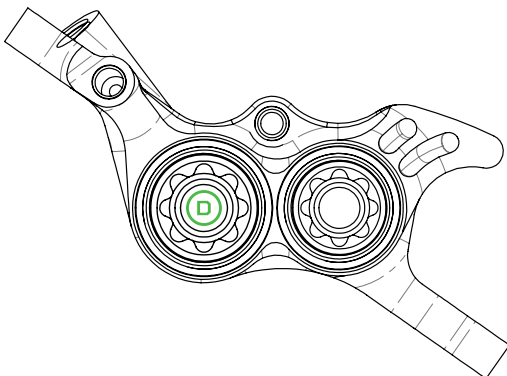

The new **RX4+** caliper will work with the new mount standards we are seeing, either bolting direct or requiring the use of a mount, see the table below.

	Front 140/160mm	Front 160/180mm	Rear 140/160mm	Rear 160/180mm
RX4+ Front Flat Mount Direct FMF +20mm	Ø160mm Direct	Ø180mm Direct	Ø160mm Direct	Ø180mm Direct
RX4+ Rear Flat Mount Direct FM +20mm	Ø160mm Direct	Ø180mm Direct	Ø160mm Direct	Ø180mm Direct
RX4+ Flat Mount	X Mount - Ø140mm Z Mount - Ø160mm	X Mount - Ø160mm Z Mount - Ø180mm	Ø140mm Direct Y Mount - Ø160mm	Ø160mm Direct Y Mount - Ø180mm

RX4+ FOUR CALIPER VARIATIONS

RX4+ Flat Mount

RX4+ Flat Mount Front +20

RX4+ Post Mount

RX4+ Flat Mount +20

ADDITIONAL CHANGES

In addition to the changes to the mount design, we have also made some further modifications. Previously the RX4 SRAM Caliper used 2 x 11mm and 2 x 14mm pistons. From further testing we have deduced the pistons can be larger, so we have brought them up to match the RX4 Shimano Caliper (2 x 14mm and 2 x 16mm).

Customer feedback also highlighted the current hose inlet angle caused clearance issues and adjustment was sometimes on the limit for centering the caliper.

RX4

RX4+

IDENTIFYING FEATURES DOT V MINERAL

Bore caps will have **D** or **M** etch to signify oil type.