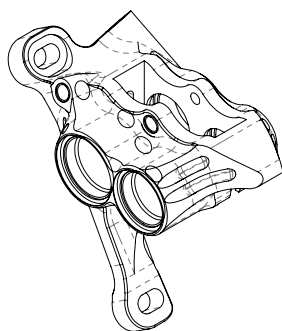

RX4+ Flat Mount Front +20