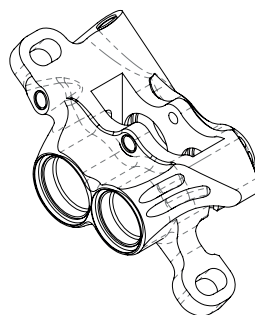

NEW MOUNTING OPTIONS

When we originally designed the RX4 caliper there were only two mounts shown below.

- Flat Mount Front (140/160mm)
- Flat Mount Rear (140/160mm)

FRONT F140/160

REAR R140/160

Since launching the original RX4 caliper variations of these mounts are appearing, see below. This limits the RX4's use in certain applications.

- RX4+ Postmount Not changing
- RX4+ Front Flat Mount Direct FMF +20mm **OLD NAME:** RX4 Front Flat Mount FFD
- RX4+ Rear Flat Mount Direct FM +20mm **OLD NAME:** RX4 Rear Flat Mount RFD
- RX4+ Flat Mount: FM **NEW!**

The new **RX4+** caliper will work with the new mount standards we are seeing, either bolting direct or requiring the use of a mount, see the table below.

	Front 140/160mm	Front 160/180mm	Rear 140/160mm	Rear 160/180mm
RX4+ Front Flat Mount Direct FMF +20mm	Ø160mm Direct	Ø180mm Direct	Ø160mm Direct	Ø180mm Direct
RX4+ Rear Flat Mount Direct FM +20mm	Ø160mm Direct	Ø180mm Direct	Ø160mm Direct	Ø180mm Direct
RX4+ Flat Mount	X Mount - Ø140mm Z Mount - Ø160mm	X Mount - Ø160mm Z Mount - Ø180mm	Ø140mm Direct Y Mount - Ø160mm	Ø160mm Direct Y Mount - Ø180mm

RX4+ FOUR CALIPER VARIATIONS

RX4+ Flat Mount

RX4+ Flat Mount Front +20

RX4+ Post Mount

RX4+ Flat Mount +20

ADDITIONAL CHANGES

In addition to the changes to the mount design, we have also made some further modifications. Previously the RX4 SRAM Caliper used 2 x 11mm and 2 x 14mm pistons. From further testing we have deduced the pistons can be larger, so we have brought them up to match the RX4 Shimano Caliper (2 x 14mm and 2 x 16mm).