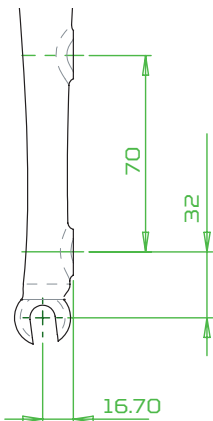

- RX4 Postmount
- RX4 Front Flat Mount Direct 160mm (FFD)
- RX4 Rear Flat Mount Direct 160mm (RFD)

The Hope RX4 Front Flat Mount and Rear Flat Mount calipers differ to most other manufacturers calipers. We manufactured the 'mount' into the caliper, therefore they bolt directly onto the fork or frame mount and use a Ø160mm rotor.

NEW MOUNTING OPTIONS

When we originally designed the RX4 caliper there were only two mounts shown below.

- Flat Mount Front (140/160mm)
- Flat Mount Rear (140/160mm)

FRONT F140/160

REAR R140/160

Since launching the original RX4 caliper variations of these mounts are appearing, see below. This limits the RX4's use in certain applications.

- Flat Mount Front (160/180mm)
- Flat Mount Rear (160/180mm) This has also been seen on front forks.

FRONT F160/180

REAR R160/180

In summary the current calipers are limited by their design.

RX4 Front Flat Mount Caliper	Fits directly on a F140/160	mount using a Ø160mm rotor
RX4 Front Flat Mount Caliper	Fits directly on a F160/180	mount using a Ø180mm rotor
RX4 Rear Flat Mount Caliper	Fits directly on a F140/160	mount using a Ø160mm rotor
RX4 Rear Flat Mount Caliper	Fits directly on a F160/180	mount using a Ø180mm rotor

The new **RX4+** caliper will work with the new mount standards we are seeing, either bolting direct or requiring the use of a mount, see the table below.

	Front 140/160mm	Front 160/180mm	Rear 140/160mm	Rear 160/180mm
RX4+ Front Flat Mount Direct FMF +20mm	Ø160mm Direct	Ø180mm Direct	Ø160mm Direct	Ø180mm Direct
RX4+ Rear Flat Mount Direct FM +20mm	Ø160mm Direct	Ø180mm Direct	Ø160mm Direct	Ø180mm Direct
RX4+ Flat Mount	X Mount - Ø140mm Z Mount - Ø160mm	X Mount - Ø160mm Z Mount - Ø180mm	Ø140mm Direct Y Mount - Ø160mm	Ø160mm Direct Y Mount - Ø180mm