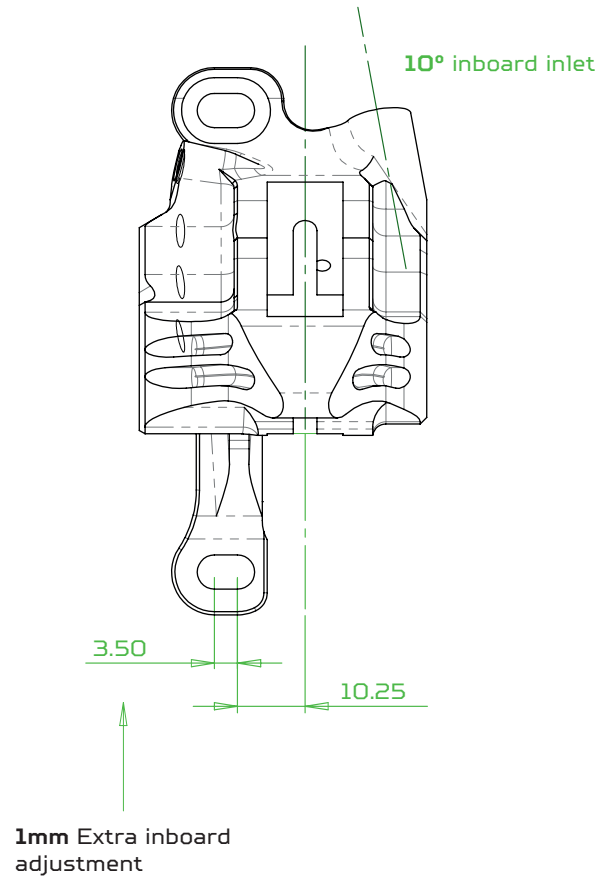

The new **RX4+** caliper will work with the new mount standards we are seeing, either bolting direct or requiring the use of a mount, see the table below.

	Front 140/160mm	Front 160/180mm	Rear 140/160mm	Rear 160/180mm
RX4+ Front Flat Mount Direct FMF +20mm	Ø160mm Direct	Ø180mm Direct	Ø160mm Direct	Ø180mm Direct
RX4+ Rear Flat Mount Direct FM +20mm	Ø160mm Direct	Ø180mm Direct	Ø160mm Direct	Ø180mm Direct
RX4+ Flat Mount	X Mount - Ø140mm Z Mount - Ø160mm	X Mount - Ø160mm Z Mount - Ø180mm	Ø140mm Direct Y Mount - Ø160mm	Ø160mm Direct Y Mount - Ø180mm

RX4+ FOUR CALIPER VARIATIONS

RX4+ Flat Mount

RX4+ Flat Mount Front +20

RX4+ Post Mount

RX4+ Flat Mount +20

ADDITIONAL CHANGES

In addition to the changes to the mount design, we have also made some further modifications. Previously the RX4 SRAM Caliper used 2 x 11mm and 2 x 14mm pistons. From further testing we have deduced the pistons can be larger, so we have brought them up to match the RX4 Shimano Caliper (2 x 14mm and 2 x 16mm).

Customer feedback also highlighted the current hose inlet angle caused clearance issues and adjustment was sometimes on the limit for centering the caliper.

RX4

RX4+

IDENTIFYING FEATURES DOT V MINERAL

Bore caps will have **D** or **M** etch to signify oil type.